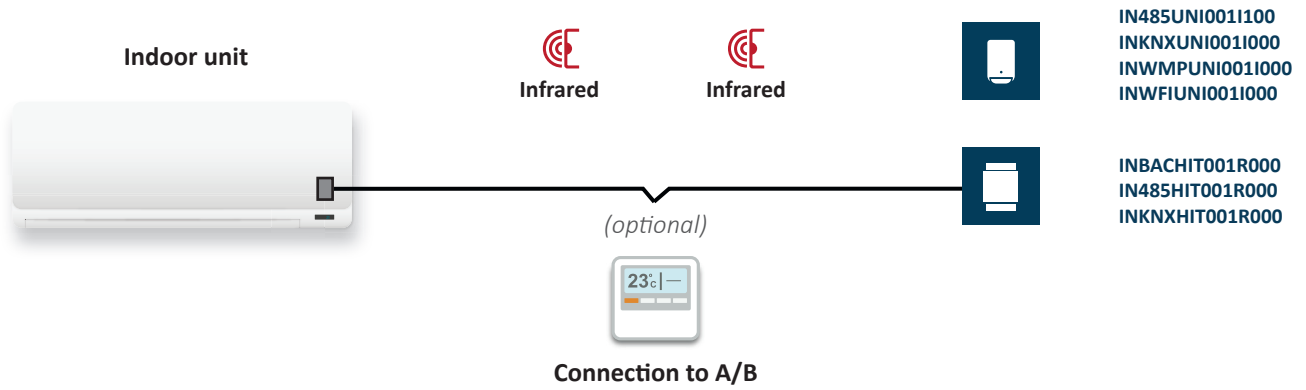

INKNXHIT001R000

Connect to:
A/B
1 I.U., 4 Binary Input

INKNXHIT001A000

Connect to:
H-LINK I, II
1 Indoor Unit

IN770AIR***O000

Connect to:
H-LINK I, II
4/16/64 Indoor Units

IN485UNI001I100

Connect to:
IR Port
1 Indoor Unit

IN485HIT001R000

Connect to:
A/B
1 Indoor Unit

IN770AIR***O000

Connect to:
H-LINK I, II
4/16/64 Indoor Units

INWMPUNI001I000

Connect to:
IR Port
1 Indoor Unit

IN770AIR***O000

Connect to:
H-LINK I, II
4/16/64 Indoor Units

INWFIUNI001I000

Connect to:
IR Port
1 I.U., 1 Binary Input

Connection to the Hitachi indoor units

Connection to the Hitachi outdoor units

Connection to the Hitachi Air-to-water units

Intesis Air Conditioning Gateways